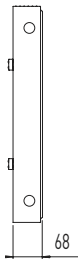

Fionia 68 and 98

Fionia - 68

Fionia 68 cutaway to show waterways, rear view

Fionia - 98

Fionia 98 cutaway to show waterways, rear view

Fionia - 68 and 98

Height and length

Fionia 68, profile

Fionia 98, profile

Fionia - 68 and 98 with built-in valve

Built-in valve format 3

- Built-in valve format 3 can be delivered as follows:
- Downward facing tappings, 2E (left) or 2F (right)
- Downward facing tappings, EF

Length	Fionia 68 and 98: 400-3800 mm, in increments of 100 mm
Height	Fionia 68 and 98: 300, 400, 500, 600, 700 and 1000 mm
Depth	Fionia 68: 68 mm Fionia 98: 98 mm
Tappings	1/2" standard, adapter for 3/4"

Fionia 68 and 98

Output - Fionia 68

Fionia 68 Height mm	Output		Water content litres/ metre	Weight kg/ metre
	W/metre 75°/65°/20°	W/metre 90°/70°/20°		
300	625	792	2.3	15.7
400	810	1028	3.0	21.1
500	990	1257	3.8	26.5
600	1166	1483	4.5	31.9
700	1340	1705	5.2	37.2
1000	1847	2358	7.6	52.8