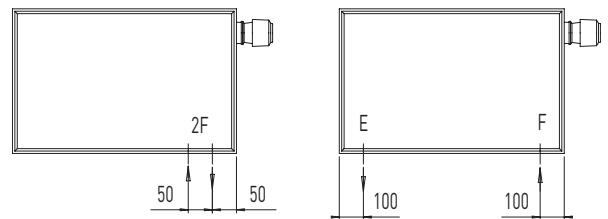

Fionia - 68 and 98 with built-in valve

Built-in valve format 3

- Built-in valve format 3 can be delivered as follows:
- Downward facing tappings, 2E (left) or 2F (right)
- Downward facing tappings, EF

Length	Fionia 68 and 98: 400-3800 mm, in increments of 100 mm
Height	Fionia 68 and 98: 300, 400, 500, 600, 700 and 1000 mm
Depth	Fionia 68: 68 mm Fionia 98: 98 mm
Tappings	1/2" standard, adapter for 3/4"

Mounting	Wall or floor mounted Brackets are included Air vent is included
Colour	Powder coated in white RAL 9010 Option: Painted in other standard RAL and BS colours Top grille: Integrated white top grille as standard