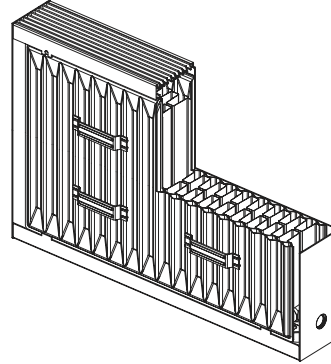

Fionia 68 and 98

Fionia - 68

Fionia 68 cutaway to show waterways, rear view

Fionia - 98

Fionia 98 cutaway to show waterways, rear view

Fionia - 68 and 98

Height and length

Fionia 68, profile

Fionia 98, profile

Fionia - 68 and 98 with built-in valve

Built-in valve format 3

- Built-in valve format 3 can be delivered as follows:
- Downward facing tappings, 2E (left) or 2F (right)
- Downward facing tappings, EF

Length	Fionia 68 and 98: 400-3800 mm, in increments of 100 mm
Height	Fionia 68 and 98: 300, 400, 500, 600, 700 and 1000 mm
Depth	Fionia 68: 68 mm Fionia 98: 98 mm
Tappings	1/2" standard, adapter for 3/4"