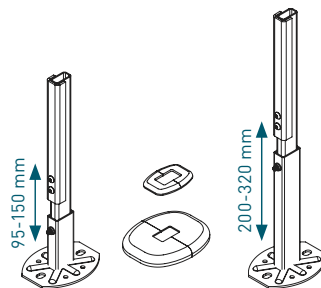

Accessories - feet

Adjustable feet PR