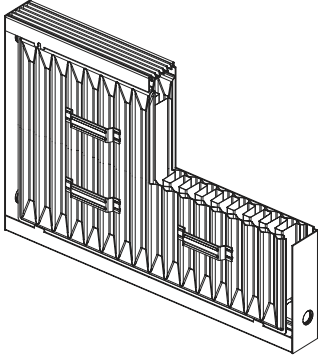

Fionia 68 and 98

Fionia - 68

Fionia 68 cutaway to show waterways, rear view

Fionia - 98

Fionia 98 cutaway to show waterways, rear view

Fionia - 68 and 98

Height and length

Fionia 68, profile

Fionia 98, profile

Fionia - 68 and 98 with built-in valve

Built-in valve format 3

- Built-in valve format 3 can be delivered as follows:
- Downward facing tappings, 2E (left) or 2F (right)
- Downward facing tappings, EF

Length	Fionia 68 and 98: 400-3800 mm, in increments of 100 mm
Height	Fionia 68 and 98: 300, 400, 500, 600, 700 and 1000 mm
Depth	Fionia 68: 68 mm Fionia 98: 98 mm
Tappings	1/2" standard, adapter for 3/4"