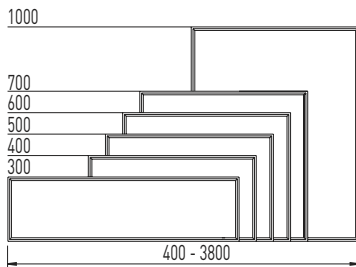

Fionia 68 and 98

Fionia - 68

Fionia 68 cutaway to show waterways, rear view

Fionia - 98

Fionia 98 cutaway to show waterways, rear view

Fionia - 68 and 98

Height and length

Fionia 68, profile

Length	Fionia 68 and 98: 400-3800 mm, in increments of 100 mm
Height	Fionia 68 and 98: 300, 400, 500, 600, 700 and 1000 mm
Depth	Fionia 68: 68 mm Fionia 98: 98 mm
Tappings	1/2" standard, adapter for 3/4"

Fionia 68 and 98

Output - Fionia 68

Fionia 68 Height mm	Output		Water content litres/ metre	Weight kg/ metre
	W/metre 75°/65°/20°	W/metre 90°/70°/20°		
300	625	792	2.3	15.7
400	810	1028	3.0	21.1
500	990	1257	3.8	26.5
600	1166	1483	4.5	31.9
700	1340	1705	5.2	37.2
1000	1847	2358	7.6	52.8

Output - Fionia 98

Fionia 98 Height mm	Output		Water content litres/ metre	Weight kg/ metre
	W/metre 75°/65°/20°	W/metre 90°/70°/20°		
300	743	943	2.3	17.7
400	965	1228	3.0	24.1
500	1182	1504	3.8	30.6
600	1396	1779	4.5	37.1
700	1607	2048	5.2	43.4
1000	2224	2839	7.6	62.6