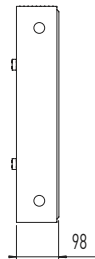

Fionia 68 and 98

Fionia - 68

Fionia 68 cutaway to show waterways, rear view

Fionia - 98

Fionia 98 cutaway to show waterways, rear view

Fionia - 68 and 98

Height and length

Fionia 68, profile

Fionia 98, profile

Fionia - 68 and 98 with built-in valve

Built-in valve format 3

- Built-in valve format 3 can be delivered as follows:
- Downward facing tappings, 2E (left) or 2F (right)
- Downward facing tappings, EF

Length	Fionia 68 and 98: 400-3800 mm, in increments of 100 mm
Height	Fionia 68 and 98: 300, 400, 500, 600, 700 and 1000 mm
Depth	Fionia 68: 68 mm Fionia 98: 98 mm
Tappings	1/2" standard, adapter for 3/4"

Fionia 68 and 98

Output - Fionia 68

Fionia 68 Height mm	Output		Water content litres/ metre	Weight kg/ metre
	W/metre 75°/65°/20°	W/metre 90°/70°/20°		
300	625	792	2.3	15.7
400	810	1028	3.0	21.1
500	990	1257	3.8	26.5
600	1166	1483	4.5	31.9
700	1340	1705	5.2	37.2
1000	1847	2358	7.6	52.8